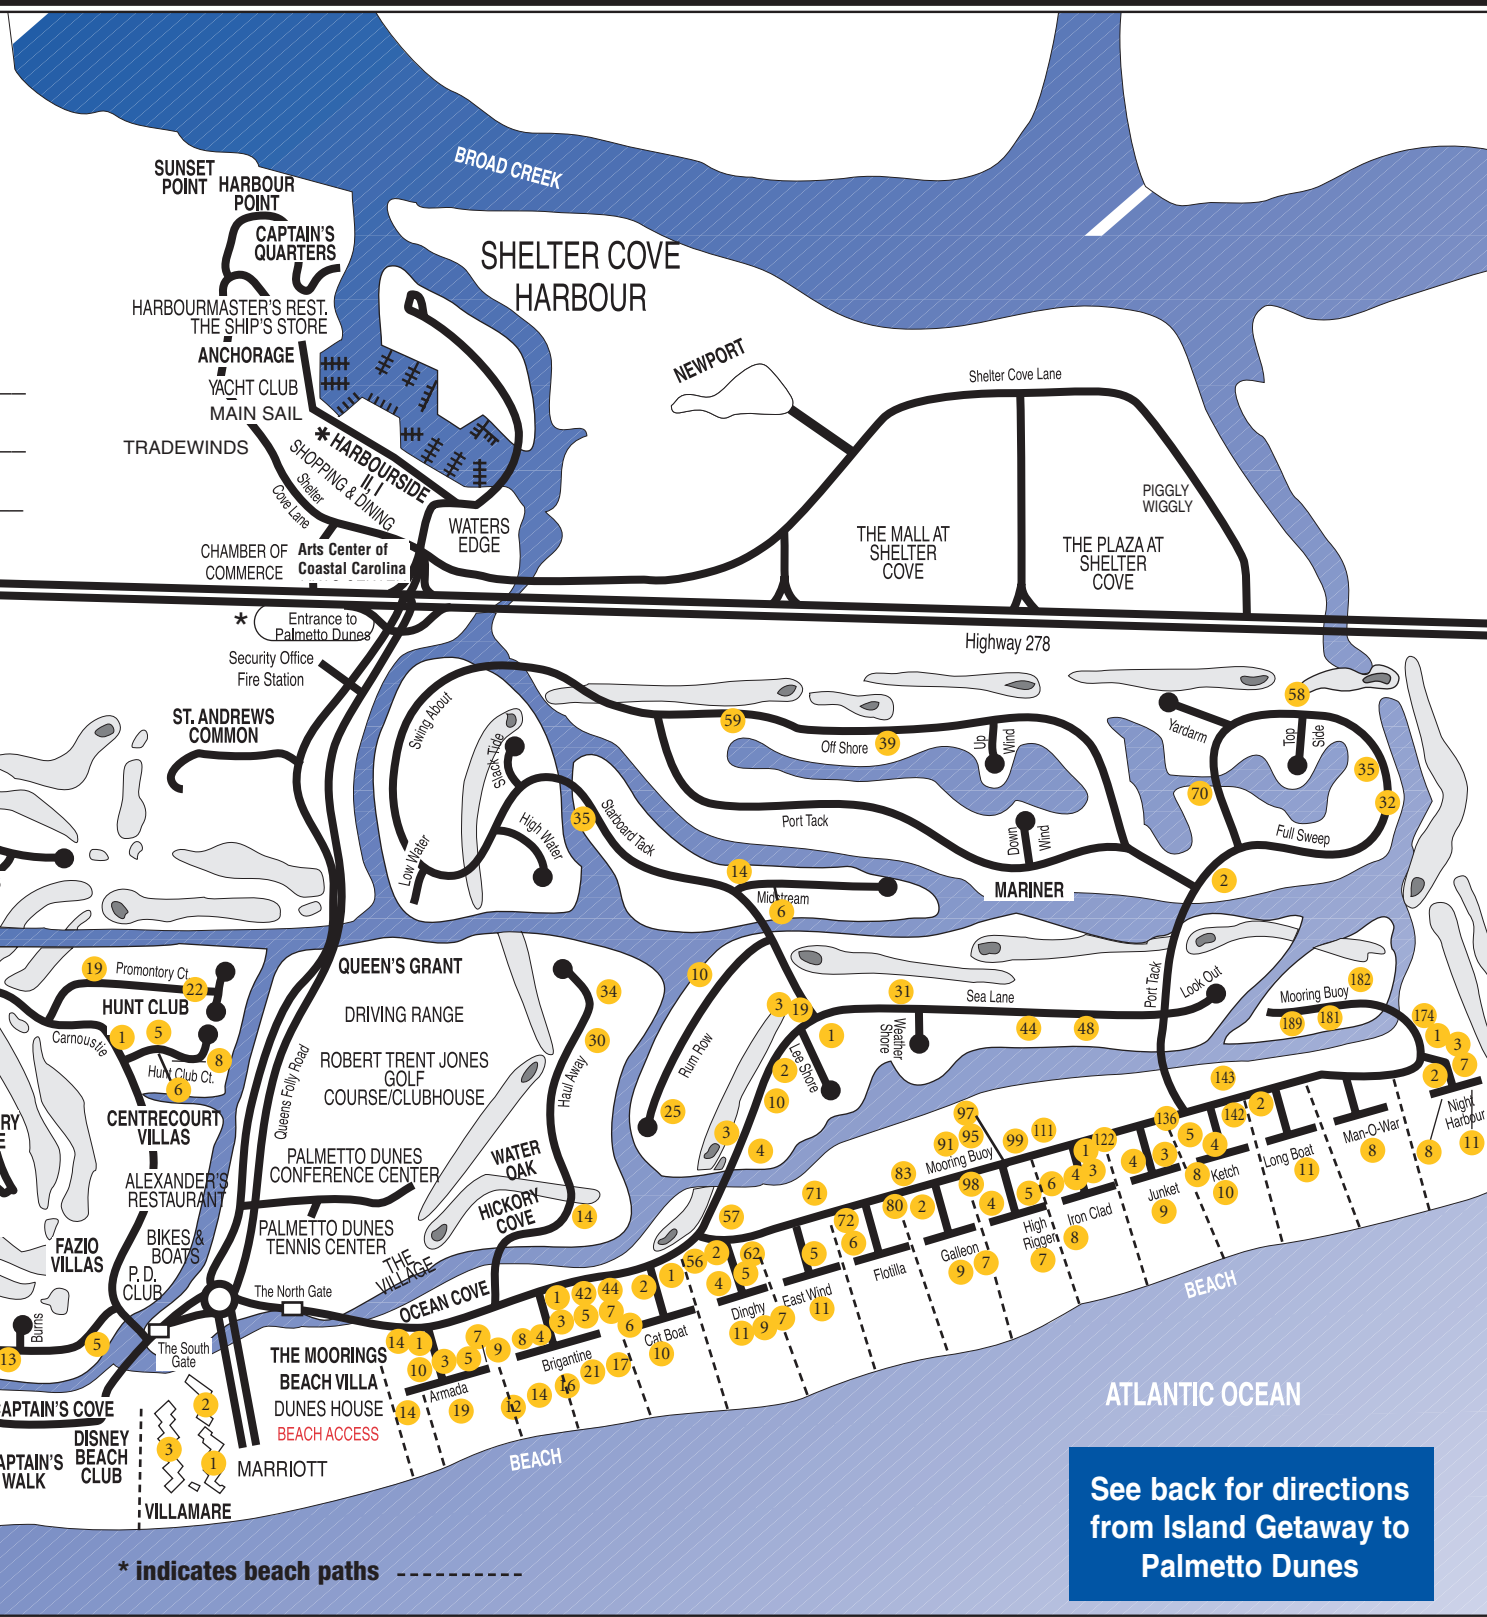

28 New Orleans Road  
 Locally 842-4664 • 800-476-4885  
 www.islandgetaway.com

Name: \_\_\_\_\_

Location: \_\_\_\_\_

Balance Due: \_\_\_\_\_

\* indicates beach paths - - - - -

See back for directions from Island Getaway to Palmetto Dunes